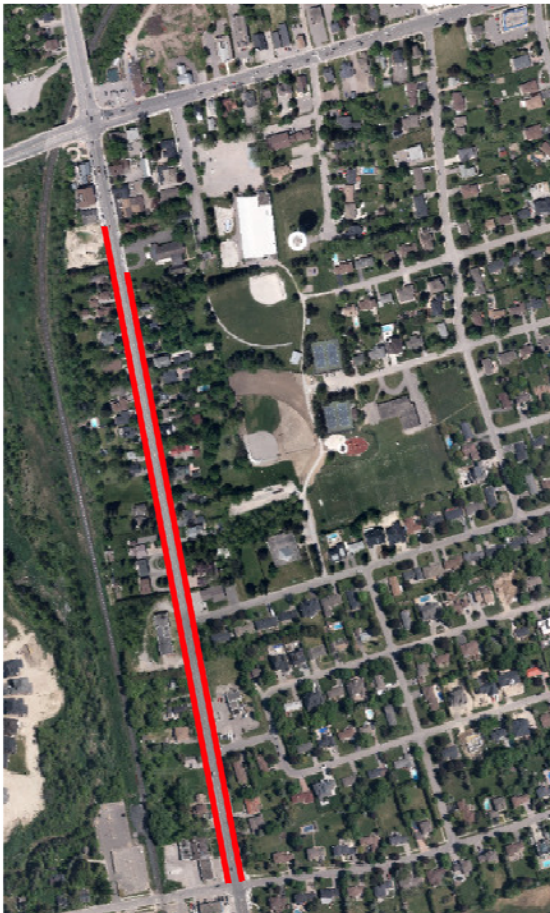

TOWNSHIP OF KING

NOTICE OF DISRUPTION OF SERVICE TEMPORARY SIDEWALK CLOSURE

There will be a scheduled temporary sidewalk closure(s) on Keele Street in King City from King Road to Station Road for sidewalk reconstruction and enhancement from May to July 2018. Please note that when one sidewalk is under construction, the adjacent sidewalk will be available for pedestrian use.

Legend: Road/Sidewalk

Construction Area 

All businesses will remain open during the closure. On behalf of the Township of King, we thank you for your patience in this matter as we work to enhance our villages.