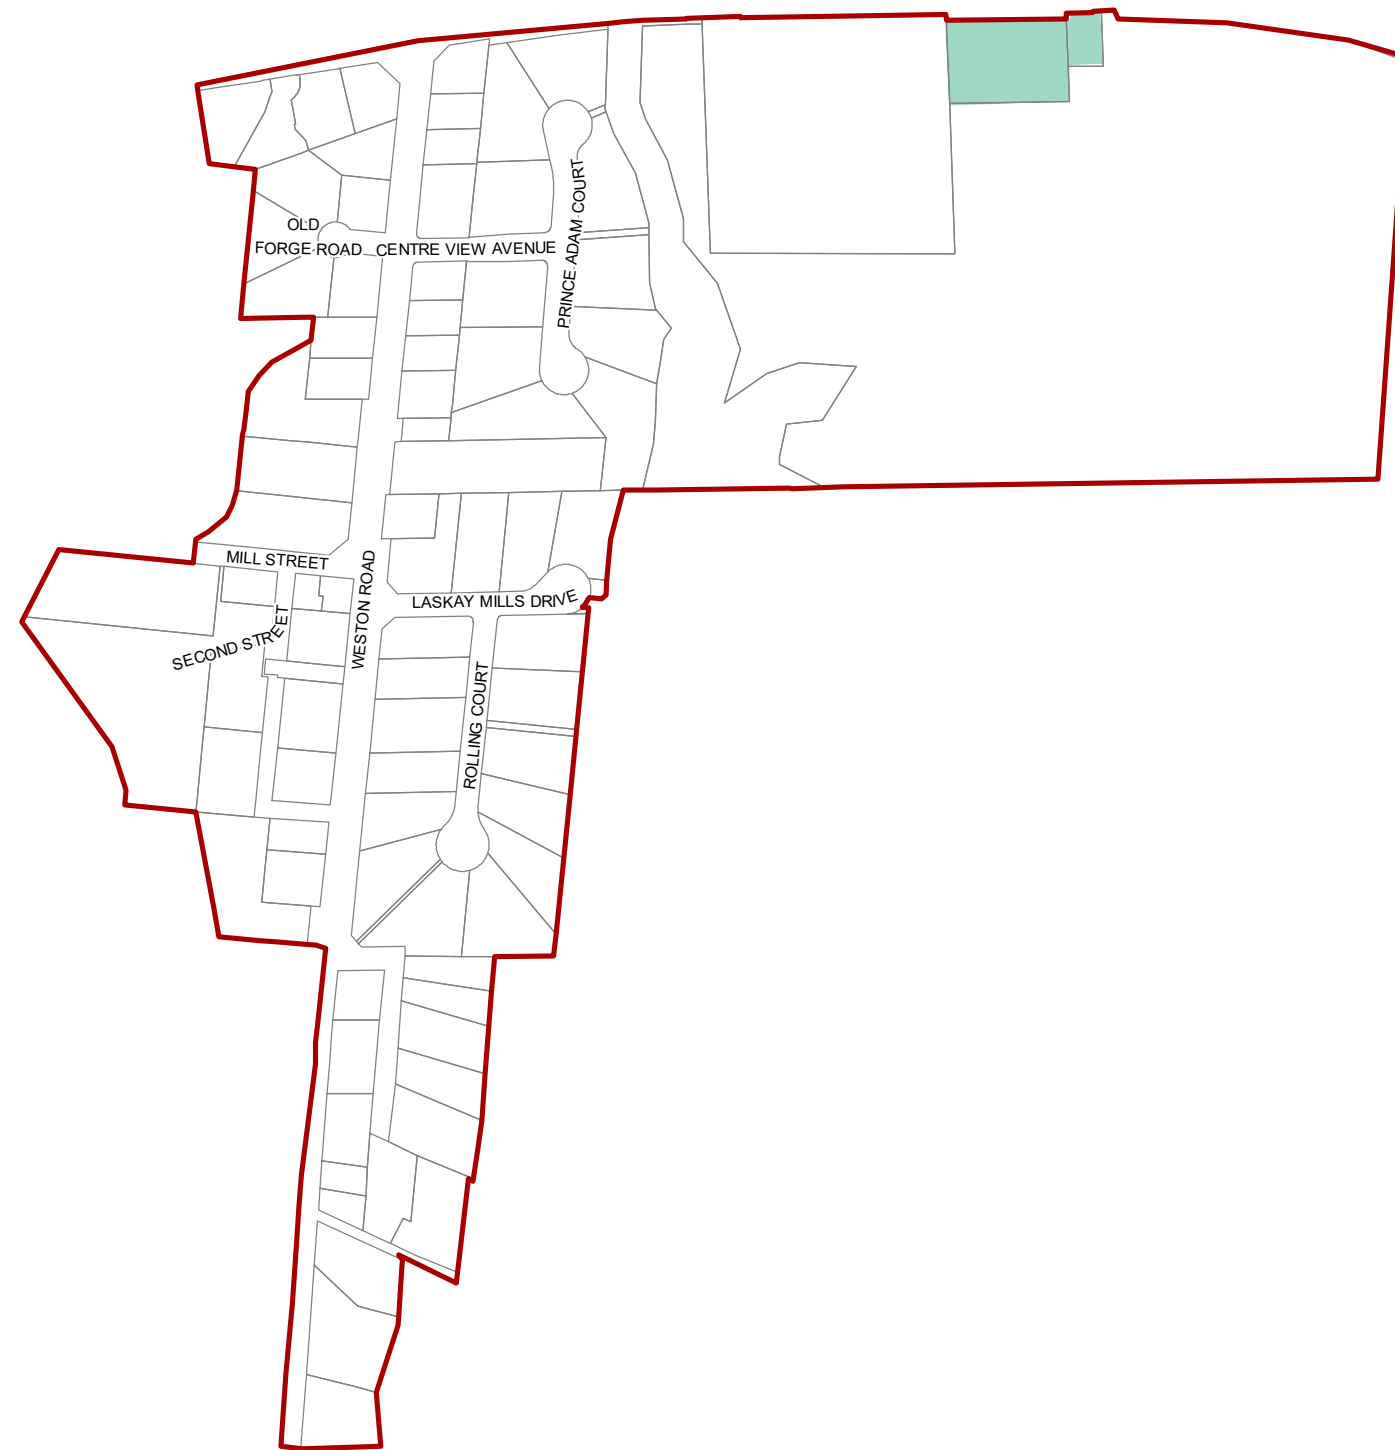

TOWN OF BRADFORD
WEST GWILLIMBURY

HIGHWAY-11

-  Township of King Boundary
-  Highway 11
-  Highway 11 Corridor Precinct

Community Improvement Project Area

Hamlet of Laskay

Hamlet Commercial and Community Use Precinct

 Hamlet Boundary

 Hamlet Commercial and Community Use Precinct

Community Improvement Project Area

Hamlet of Pottageville

Hamlet Commercial and Community Use Precinct

-  Hamlet Boundary
-  Hamlet Commercial and Community Use Precinct

Community Improvement Project Area

Hamlet of Ansnorveldt

Hamlet Commercial and Community Use Precinct

 Hamlet Boundary

 Hamlet Commercial and Community Use Precinct

Community Improvement Project Area

Hamlet of Graham Sideroad
Hamlet Commercial and Community Use Precinct

Hamlet of Snowball

Hamlet Commercial and Community Use Precinct

-  Hamlet Boundary
-  Hamlet Commercial and Community Use Precinct