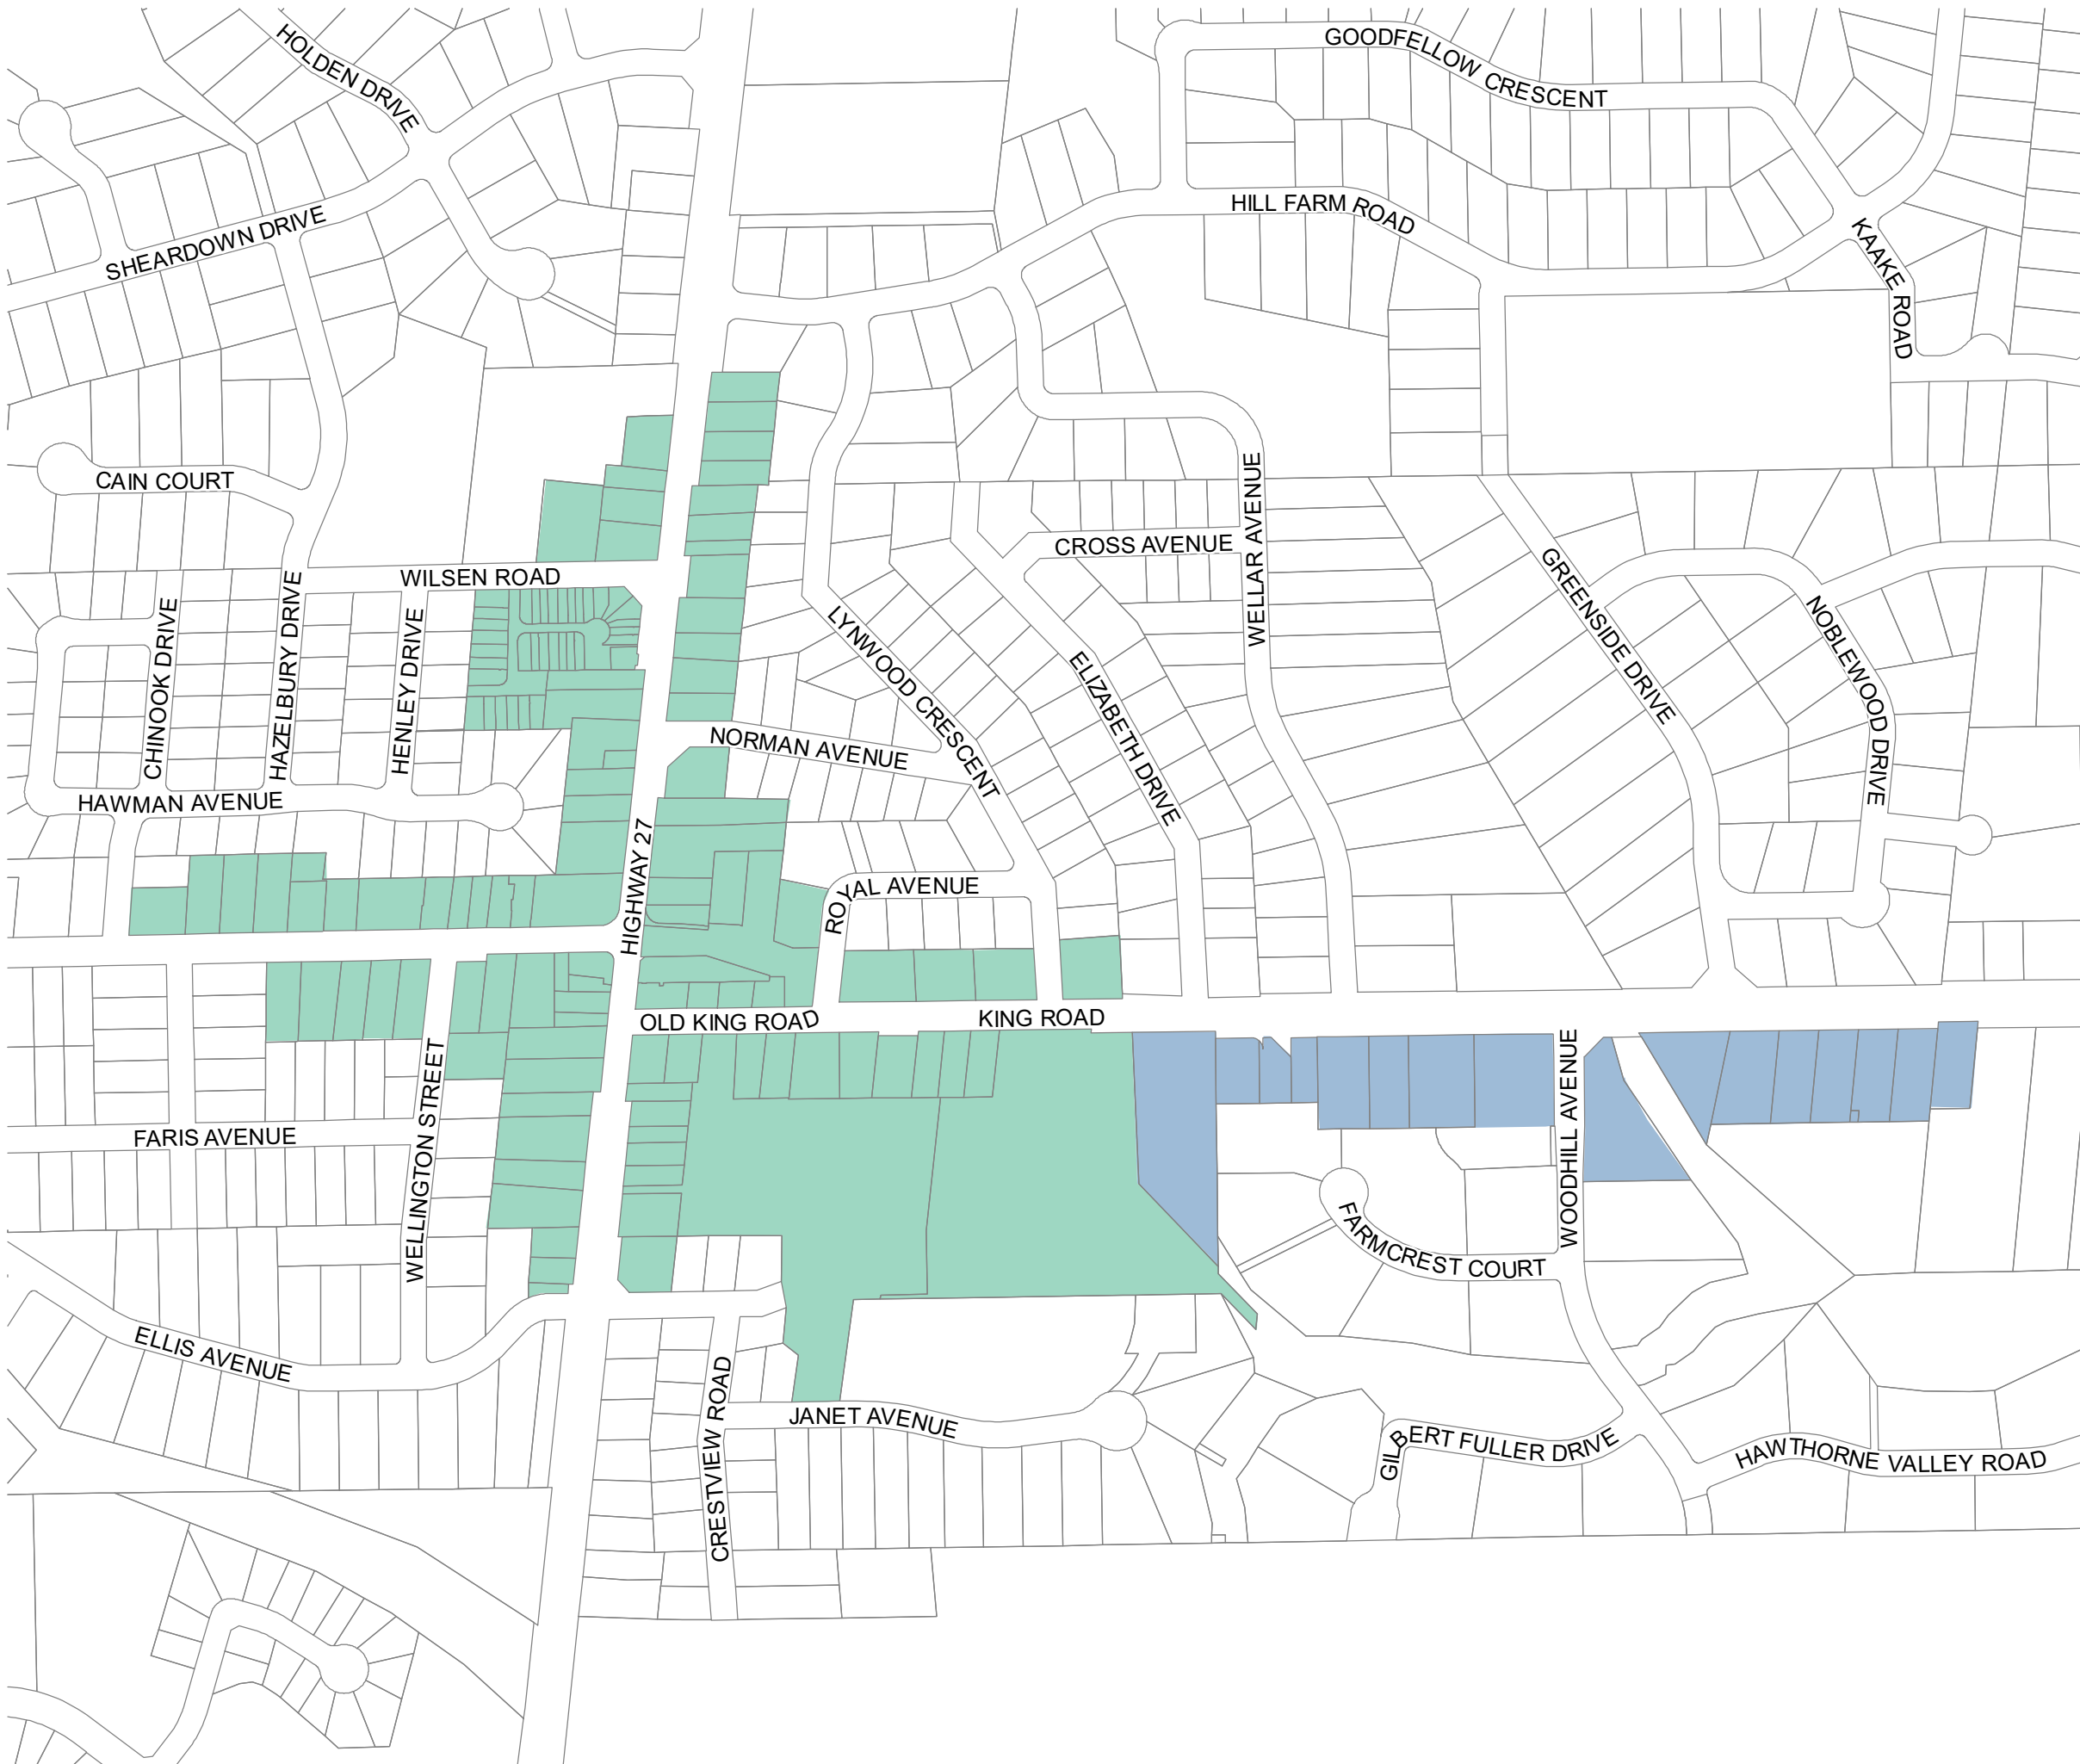

Community Improvement Project Area

Village of Nobleton

Village Core Precinct & Village Core Periphery Precinct

- Village Core Precinct
- Village Core Periphery Precinct