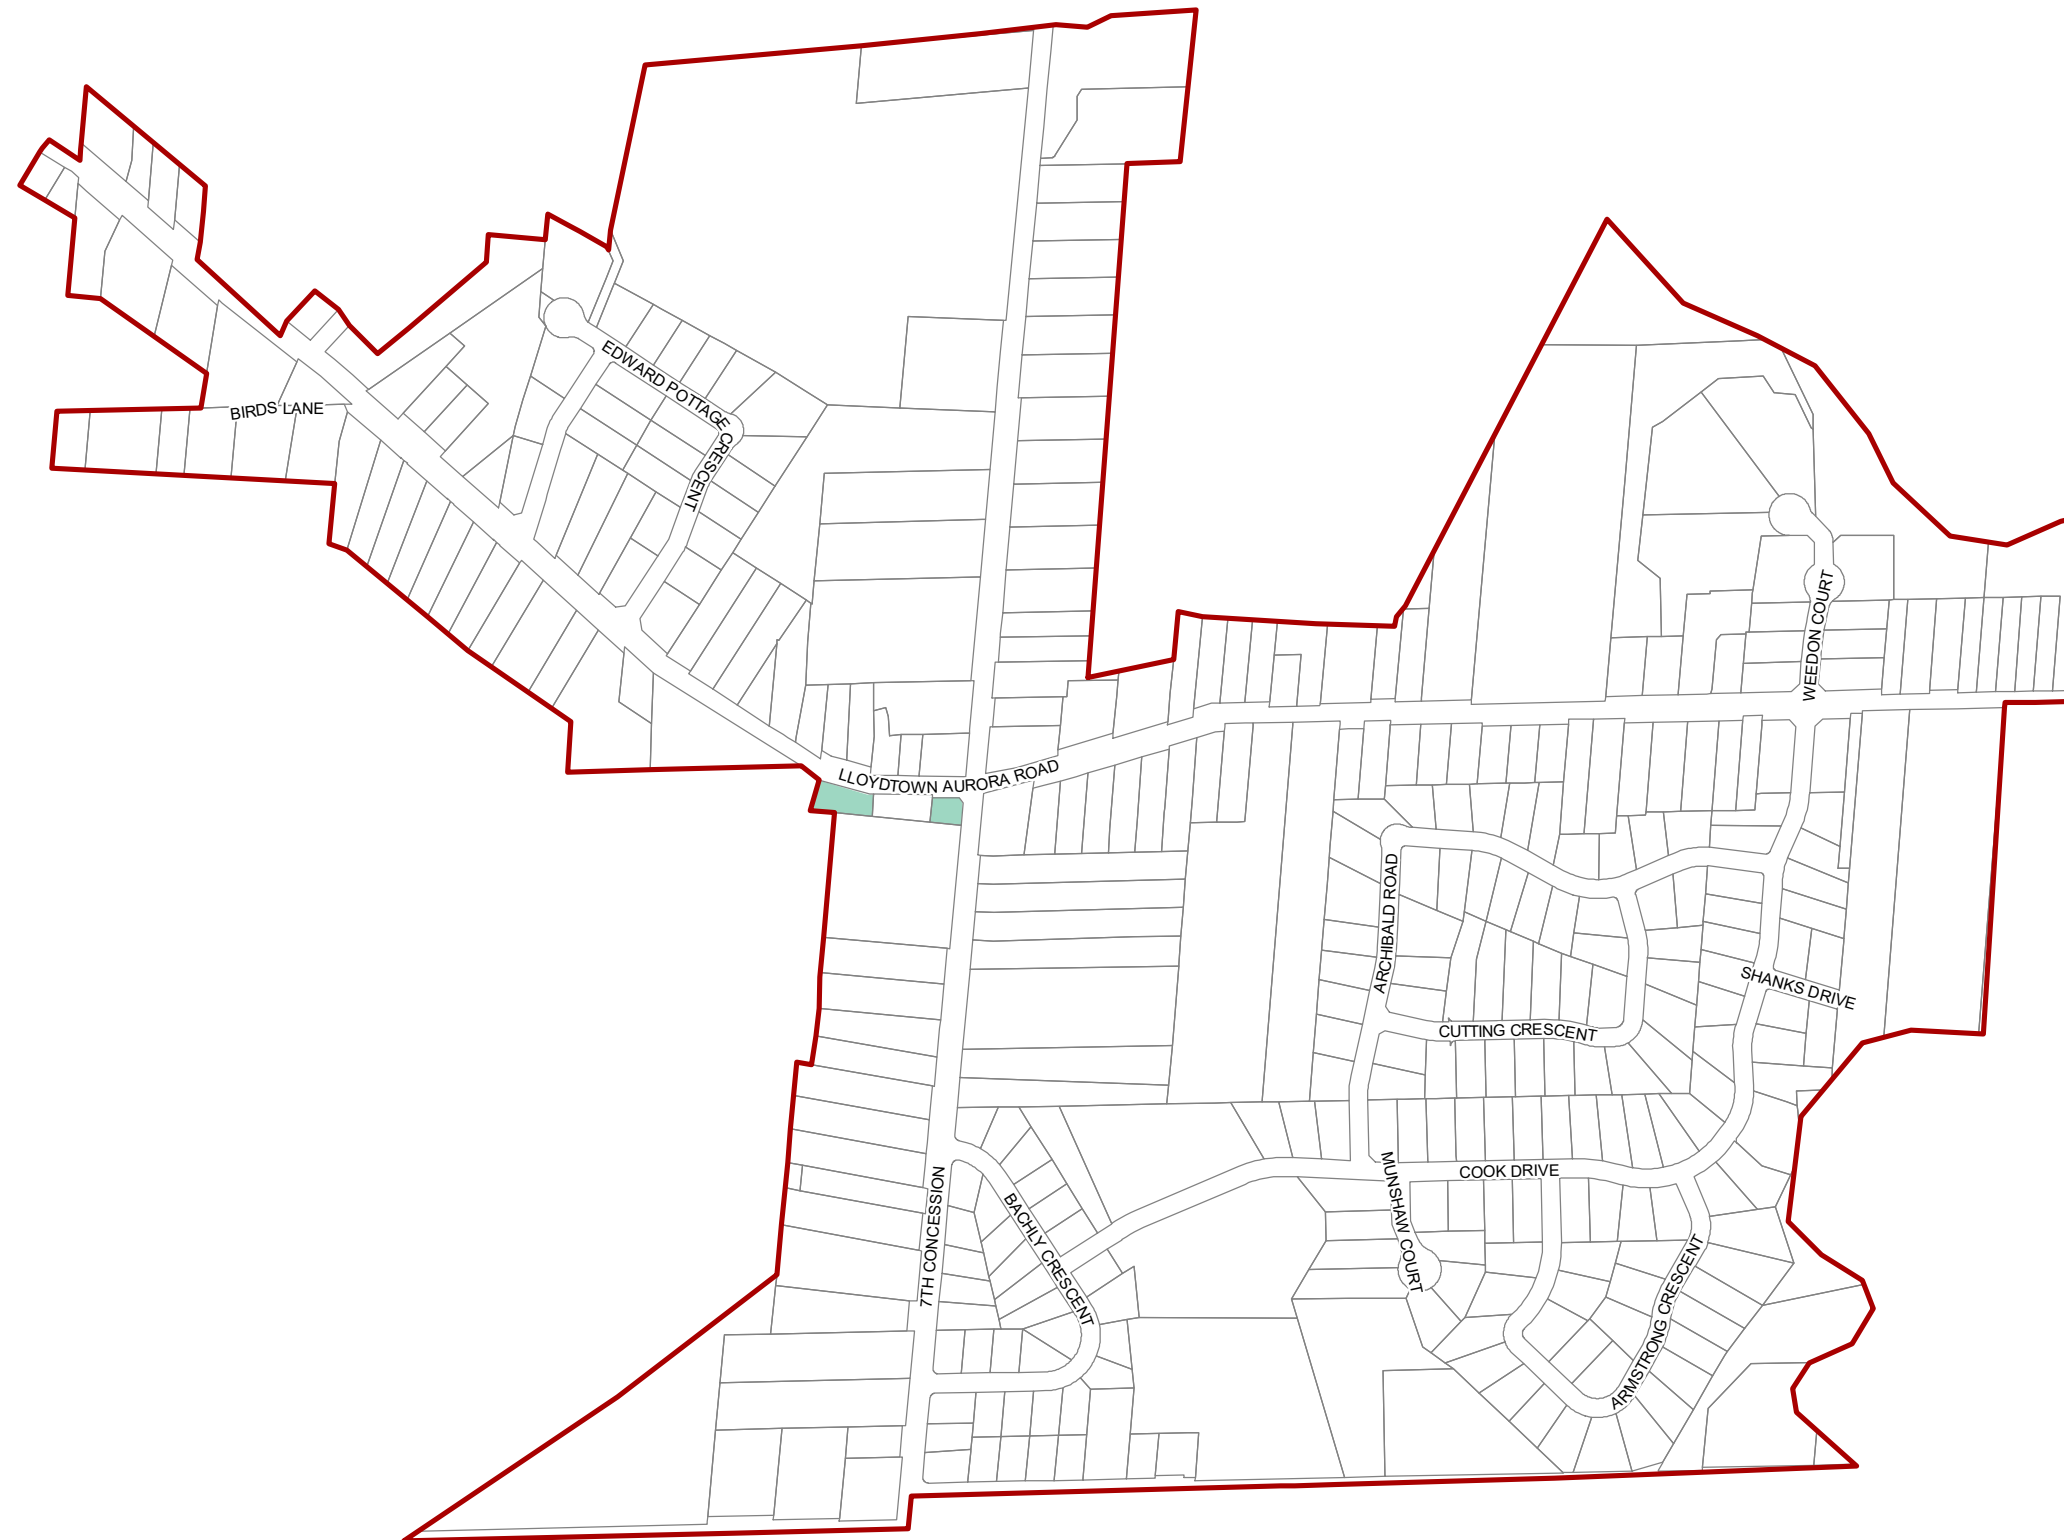

TOWN OF BRADFORD
WEST GWILLIMBURY

HIGHWAY-11

-  Township of King Boundary
-  Highway 11
-  Highway 11 Corridor Precinct

Community Improvement Project Area

Hamlet of Laskay

Hamlet Commercial and Community Use Precinct

 Hamlet Boundary

 Hamlet Commercial and Community Use Precinct

Community Improvement Project Area

Hamlet of Pottageville

Hamlet Commercial and Community Use Precinct

-  Hamlet Boundary
-  Hamlet Commercial and Community Use Precinct

Community Improvement Project Area

Hamlet of Ansnorveldt

Hamlet Commercial and Community Use Precinct

 Hamlet Boundary

 Hamlet Commercial and Community Use Precinct

Community Improvement Project Area

Hamlet of Graham Sideroad
Hamlet Commercial and Community Use Precinct

Hamlet of Snowball

Hamlet Commercial and Community Use Precinct

-  Hamlet Boundary
-  Hamlet Commercial and Community Use Precinct