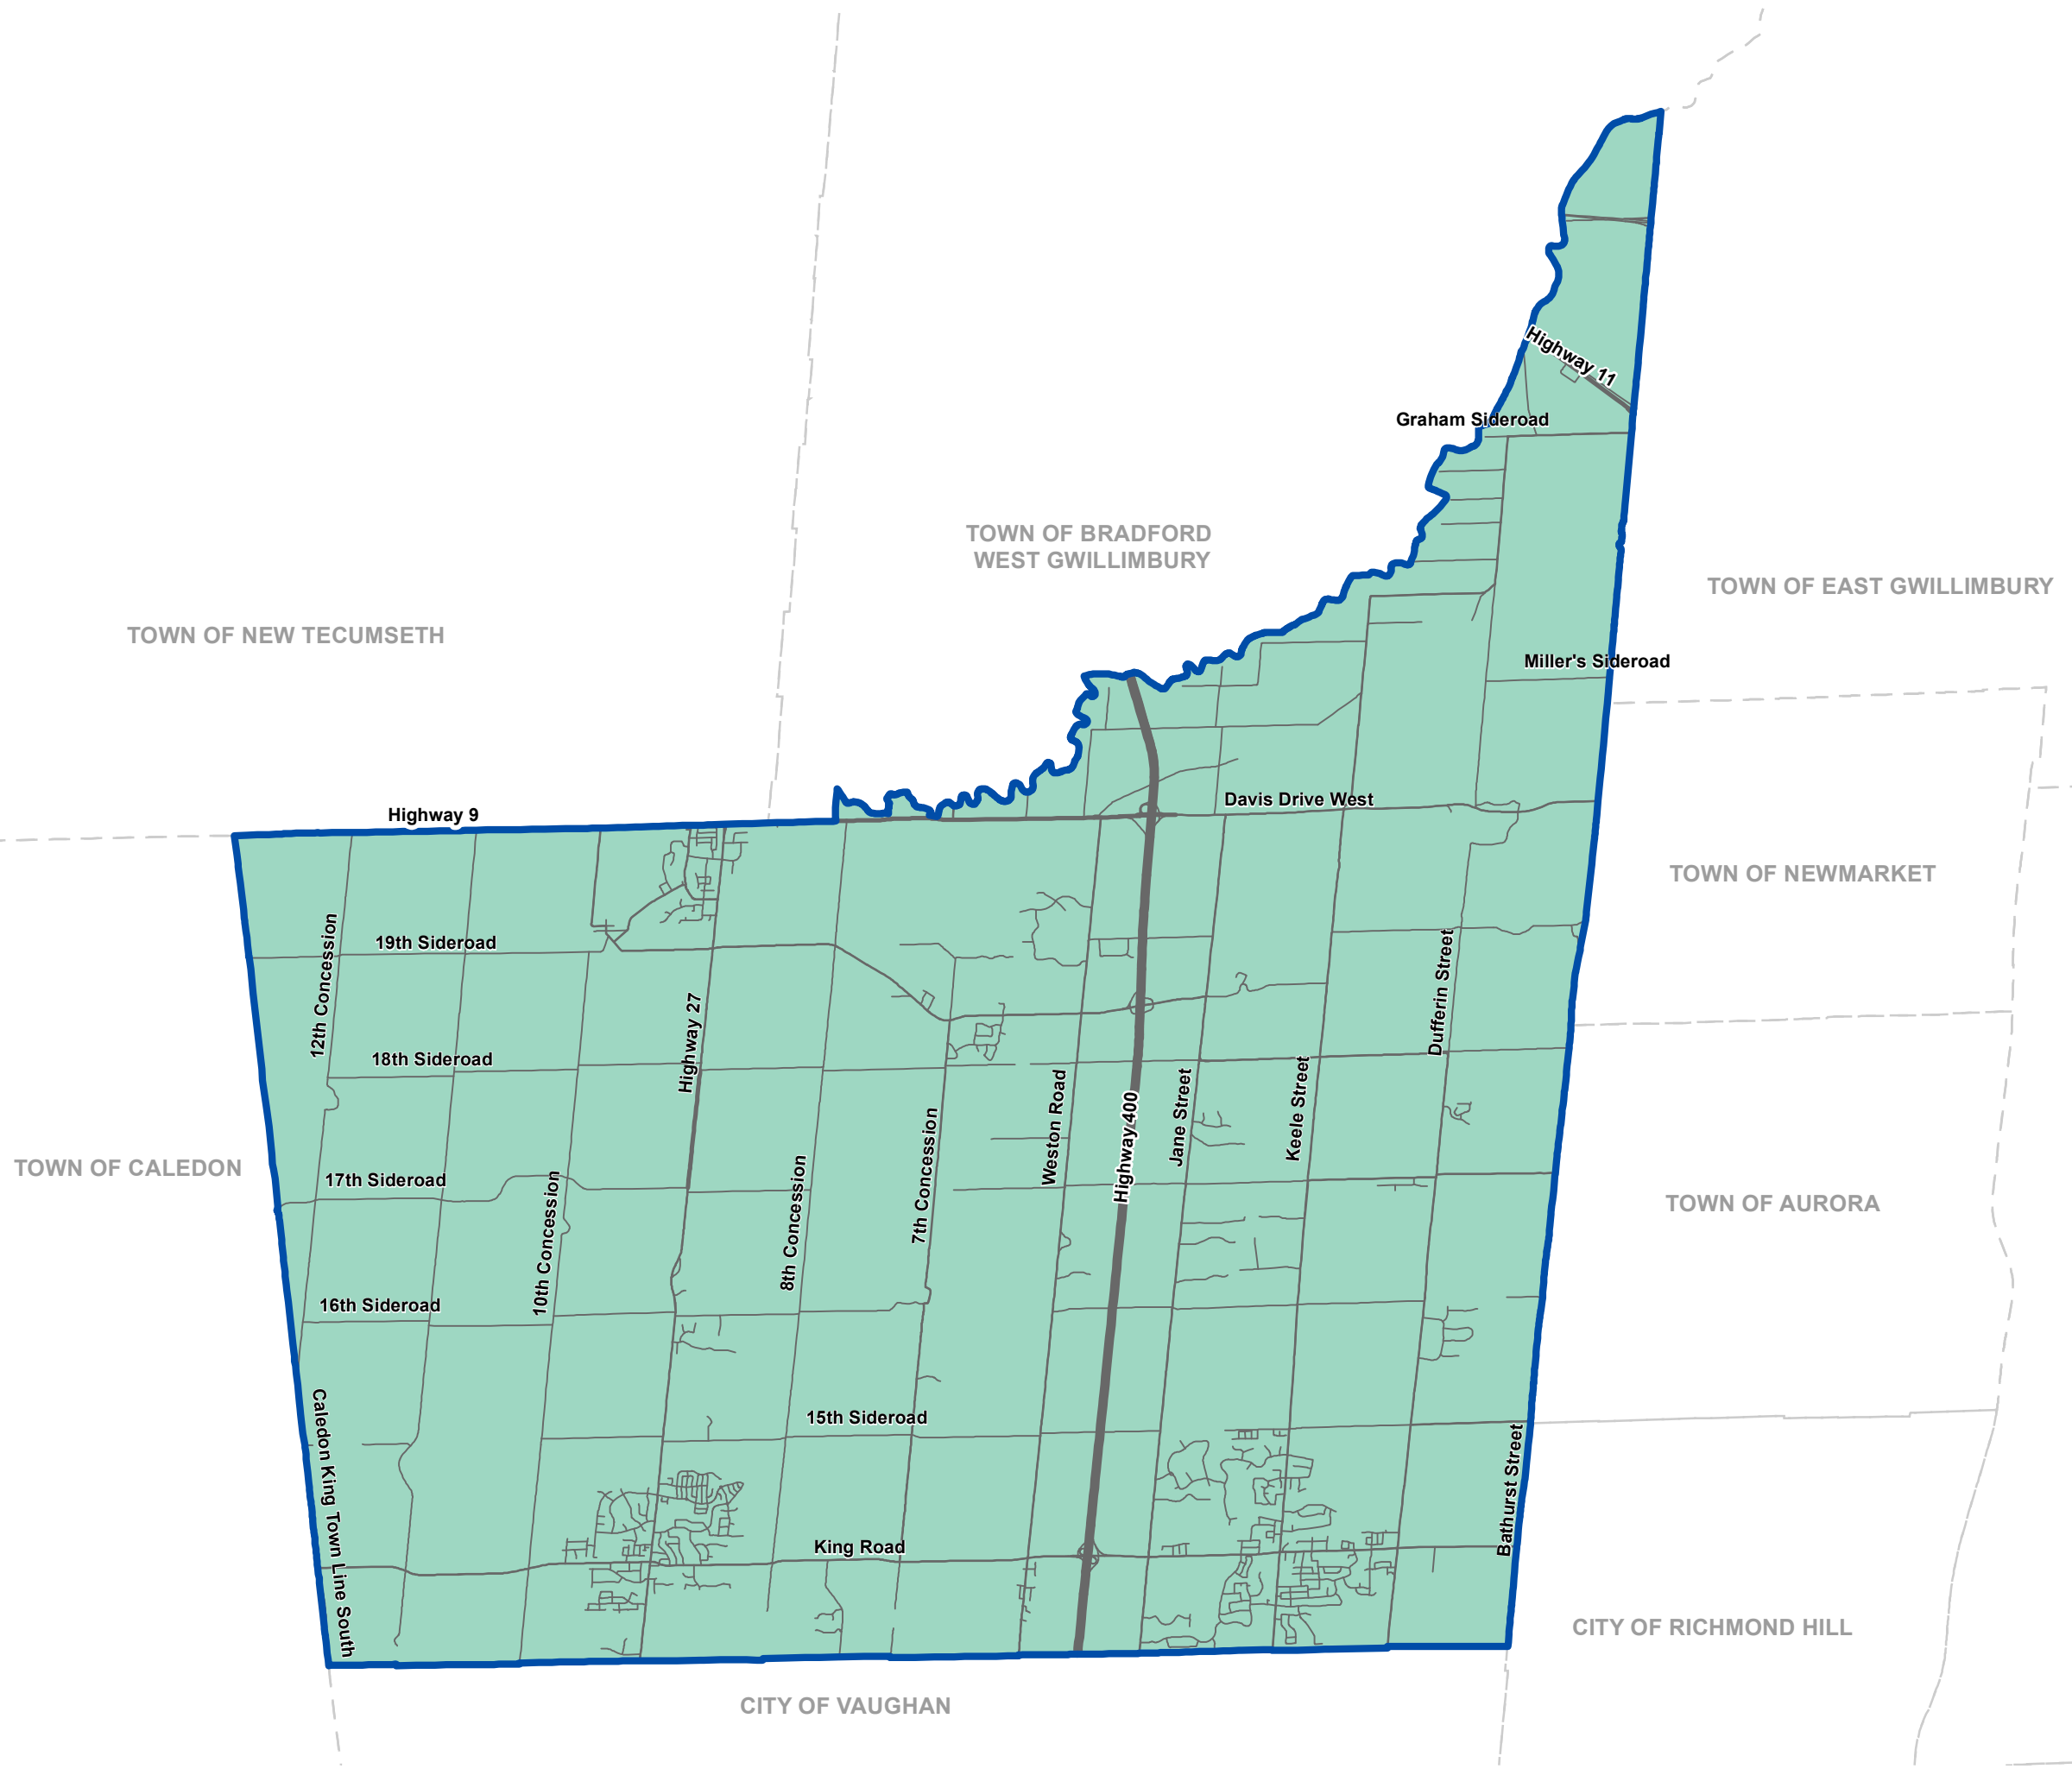

Community Improvement Project Area

Agricultural Resilience & Innovation Precinct

-  Community Improvement Project Area
-  Agricultural Resilience and Innovation Precinct

Produced by:
WSP

Note: Properties that are contained within another Precinct of the Community Improvement Project Area, as illustrated on the subsequent maps, are not considered to be part of the Agricultural Resilience and Innovation Precinct. However, these properties may be eligible for the programs provided within the applicable Precinct, as stated in the Community Improvement Plan.

Village of King City

Village Core Precinct & Village Core Periphery Precinct

-  Village Core Precinct
-  Village Core Periphery Precinct

Community Improvement Project Area

Highway 11 Corridor Precinct

TOWN OF EAST GWILLIMBURY

TOWN OF BRADFORD
WEST GWILLIMBURY

HIGHWAY-11

-  Township of King Boundary
-  Highway 11
-  Highway 11 Corridor Precinct

Community Improvement Project Area

Hamlet of Laskay

Hamlet Commercial and Community Use Precinct

Hamlet of Snowball

Hamlet Commercial and Community Use Precinct

-  Hamlet Boundary
-  Hamlet Commercial and Community Use Precinct