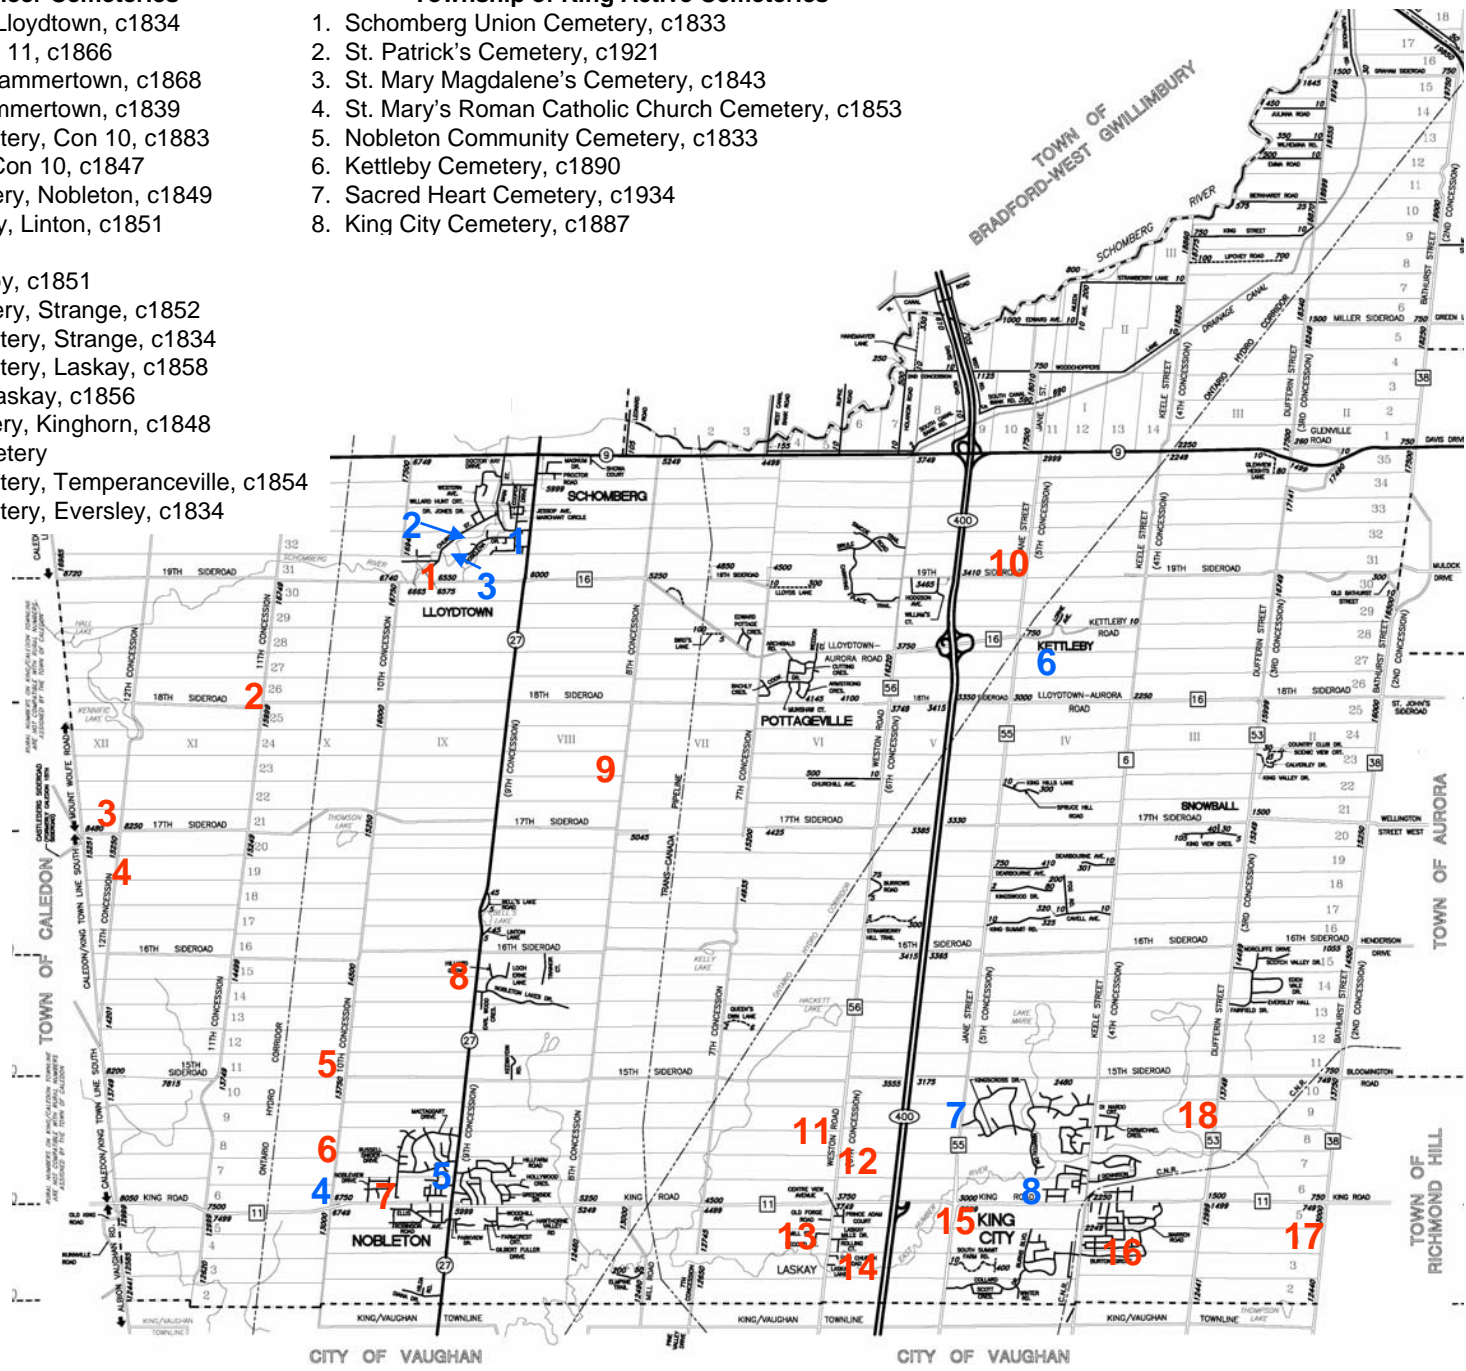

Township of King Pioneer Cemeteries

Township of King Active Cemeteries

1. Wesleyan Methodist Cemetery, Lloydtown, c1834
2. Old Presbyterian Cemetery, Con 11, c1866
3. Primitive Methodist Cemetery, Hammertown, c1868
4. First King Baptist Cemetery, Hammertown, c1839
5. St. Andrew's Presbyterian Cemetery, Con 10, c1883
6. Chamberlain Parish Cemetery, Con 10, c1847
7. Wesleyan Old Methodist Cemetery, Nobleton, c1849
8. St. Paul's Presbyterian Cemetery, Linton, c1851
9. Proctor Family Cemetery, c1862
10. King Christian Cemetery, Kettleby, c1851
11. Wesleyan Old Methodist Cemetery, Strange, c1852
12. St. Andrew's Presbyterian Cemetery, Strange, c1834
13. Secessionist Presbyterian Cemetery, Laskay, c1858
14. Primitive Methodist Cemetery, Laskay, c1856
15. Episcopal Old Methodist Cemetery, Kinghorn, c1848
16. All Saints Anglican Church Cemetery
17. Secessionist Presbyterian Cemetery, Temperanceville, c1854
18. St. Andrew's Presbyterian Cemetery, Eversley, c1834

1. Schomberg Union Cemetery, c1833
2. St. Patrick's Cemetery, c1921
3. St. Mary Magdalene's Cemetery, c1843
4. St. Mary's Roman Catholic Church Cemetery, c1853
5. Nobleton Community Cemetery, c1833
6. Kettleby Cemetery, c1890
7. Sacred Heart Cemetery, c1934
8. King City Cemetery, c1887