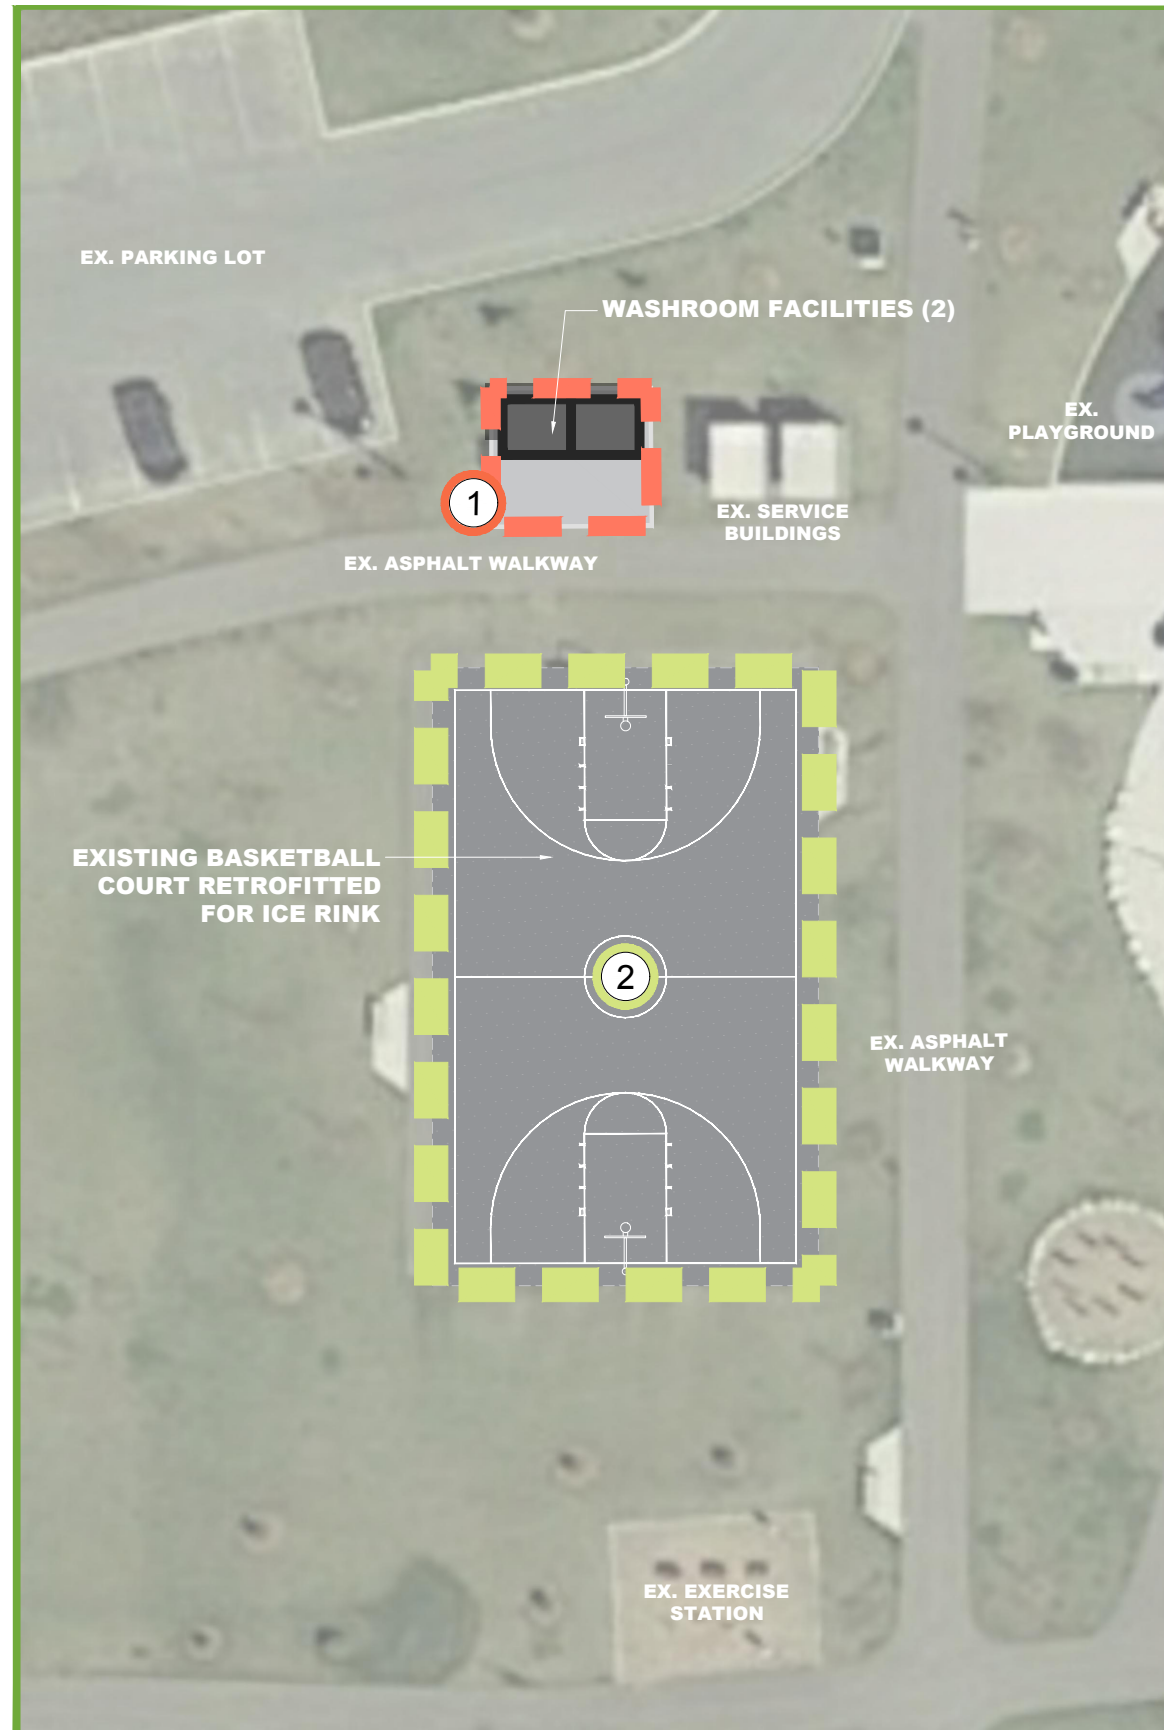

PUMP TRACK, PICKLEBALL COURTS, & DOG PARK

SCALE 1:250

MULTIPURPOSE COURT & WASHROOM FACILITIES

SCALE 1:150

| LEGEND | |
|--------|--|
| 1 | WASHROOM FACILITIES (2) |
| 2 | EXISTING BASKETBALL COURT RETROFITTED FOR ICE RINK |
| 3 | NEW ASPHALT WALKWAYS |
| 4 | PICKLEBALL COURTS (3) WITH SHADE STRUCTURE & SEATING |
| 5 | PUMP TRACK WITH STAGING AREA |
| 6 | DOG PARK |