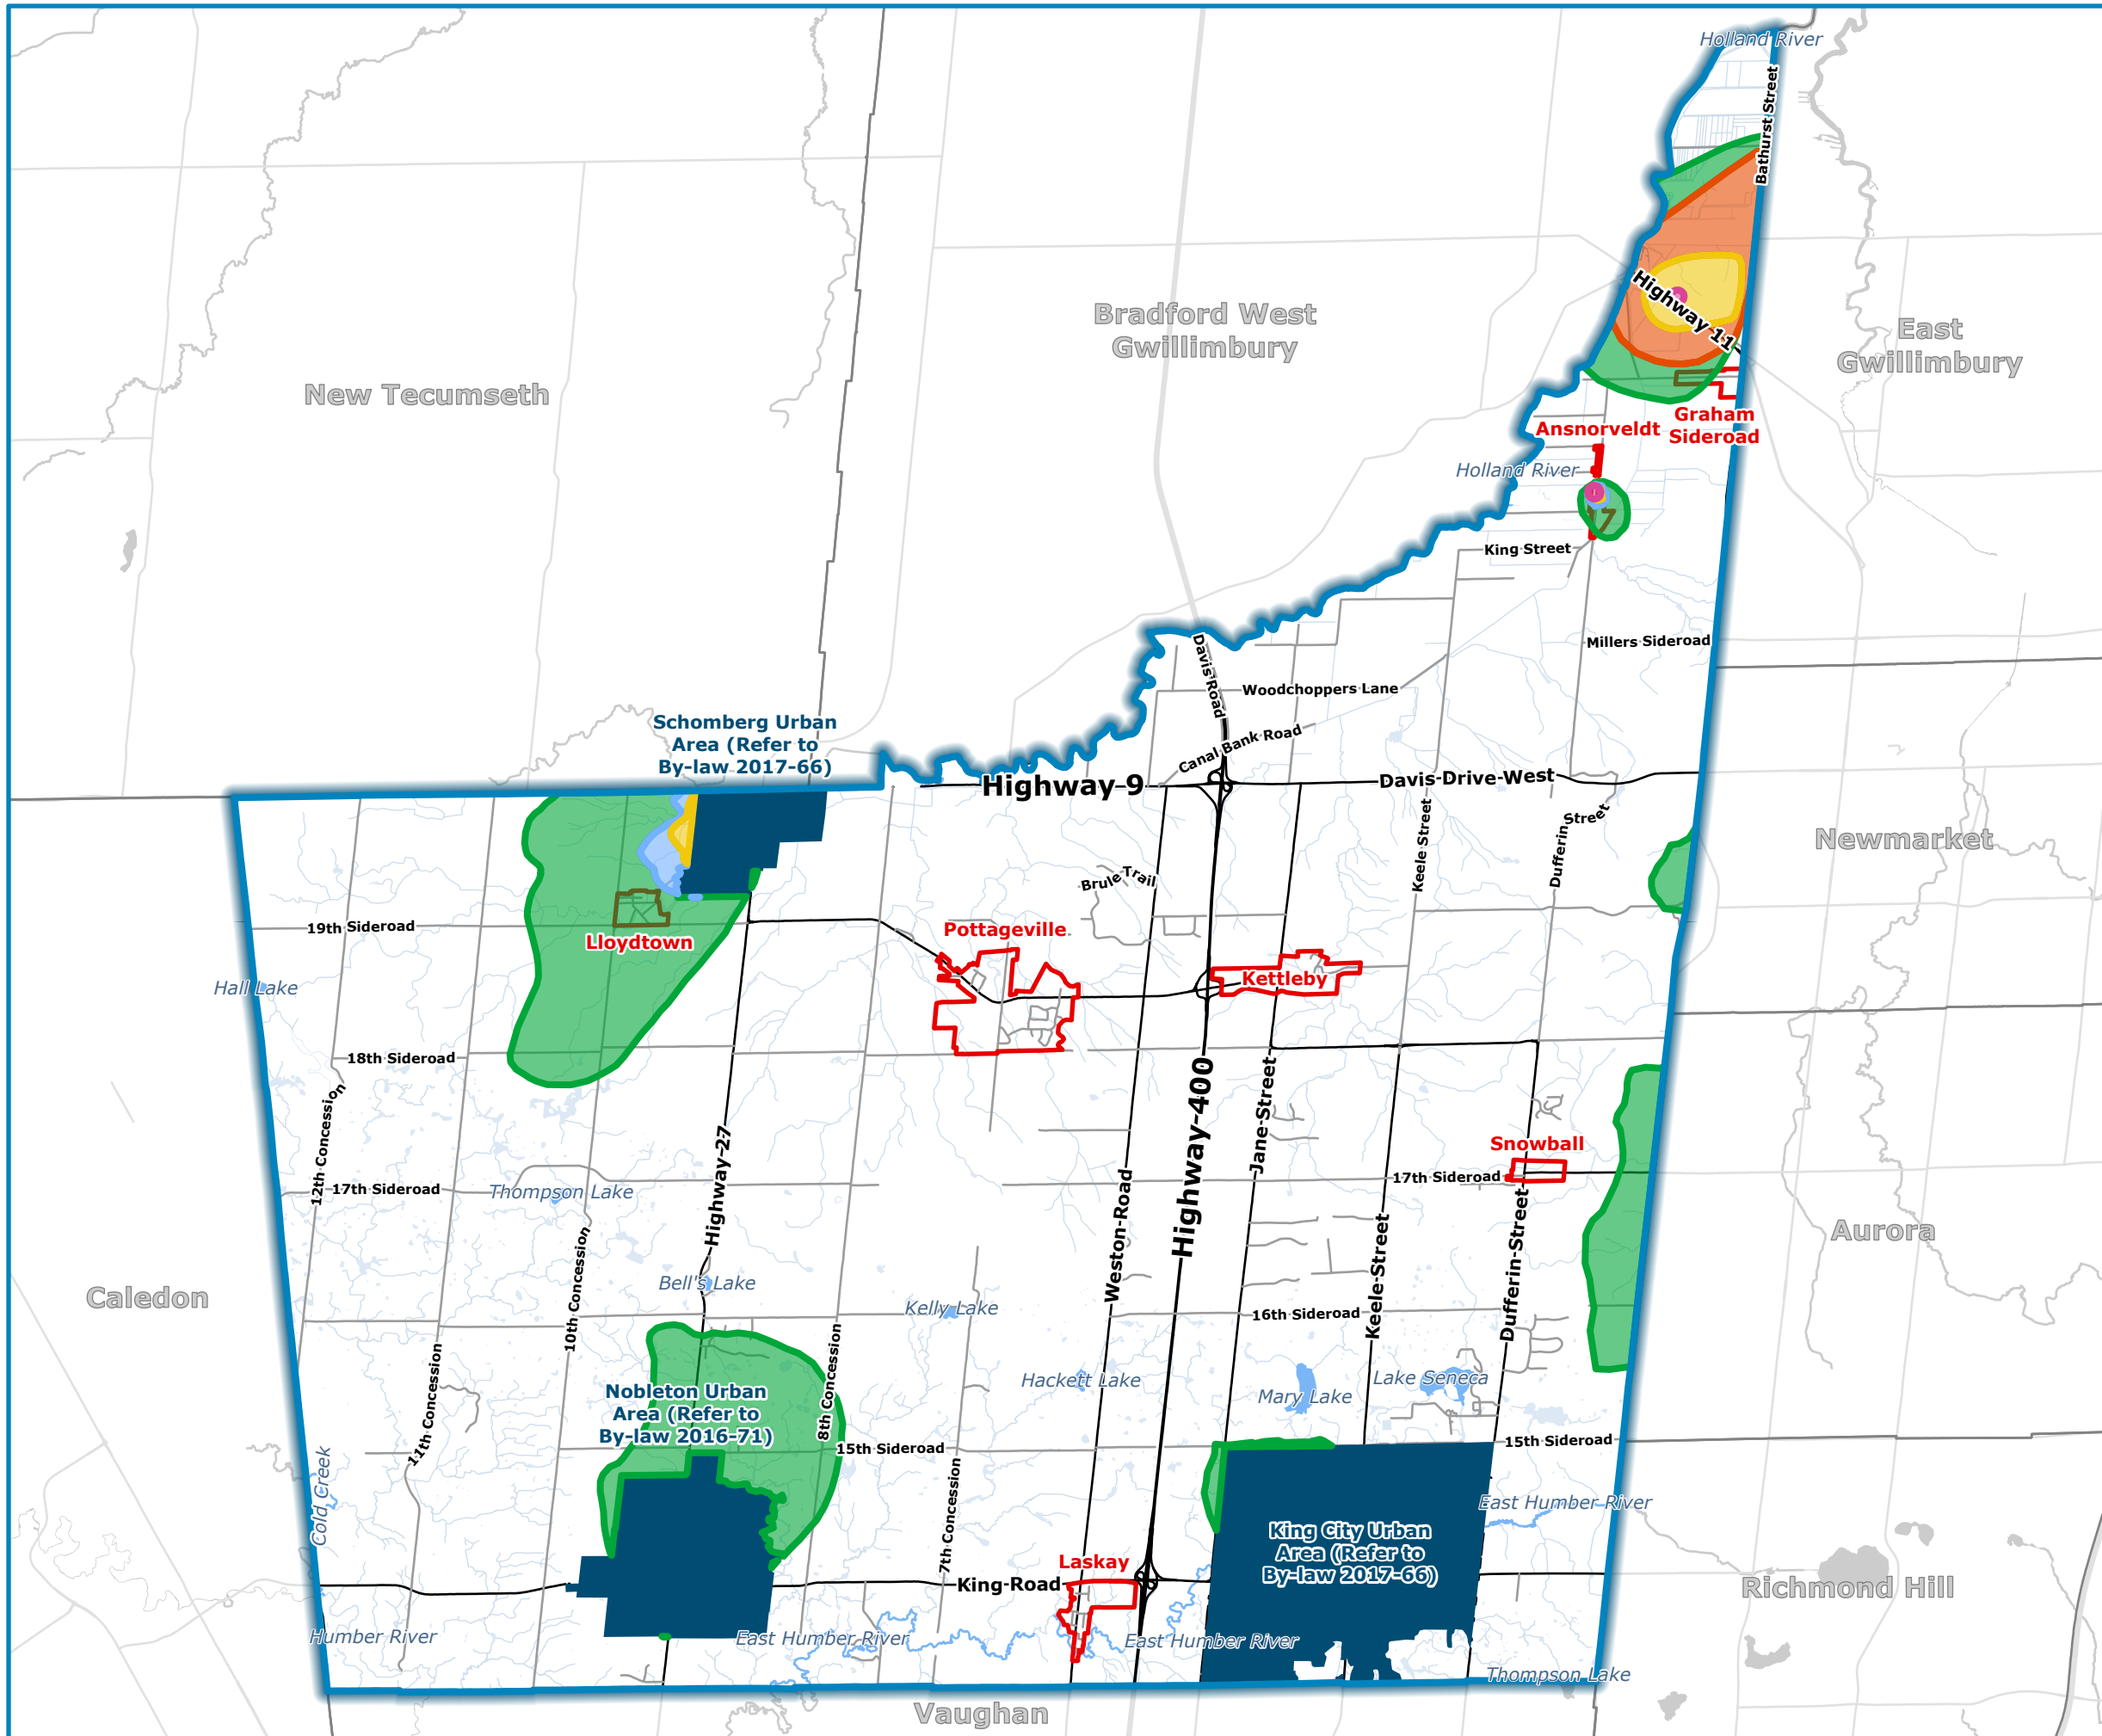

Township of King Zoning By-law for the Countryside

Schedule B-1 Wellhead Protection Area

Legend

— Township of King Boundary

— Hamlet Boundary

Wellhead Protection Area

■ WHPA-A

■ WHPA-B

■ WHPA-C

■ WHPA-C1

■ WHPA-D

September 2022

Sources:
Base Data: MNDMNR, York Region and
Township of King
Projection: NAD 1983 UTM Zone 17N

Township of King Zoning By-law for the Countryside

Schedule B-2 Prime Agricultural Area in the Countryside Areas

Legend

- Township of King Boundary
- Oak Ridges Moraine Conservation Plan Area
- Hamlet Boundary
- Prime Agricultural Area

September 2022

Sources:
Base Data: MNDMNR, York Region and
Township of King
Projection: NAD 1983 UTM Zone 17N