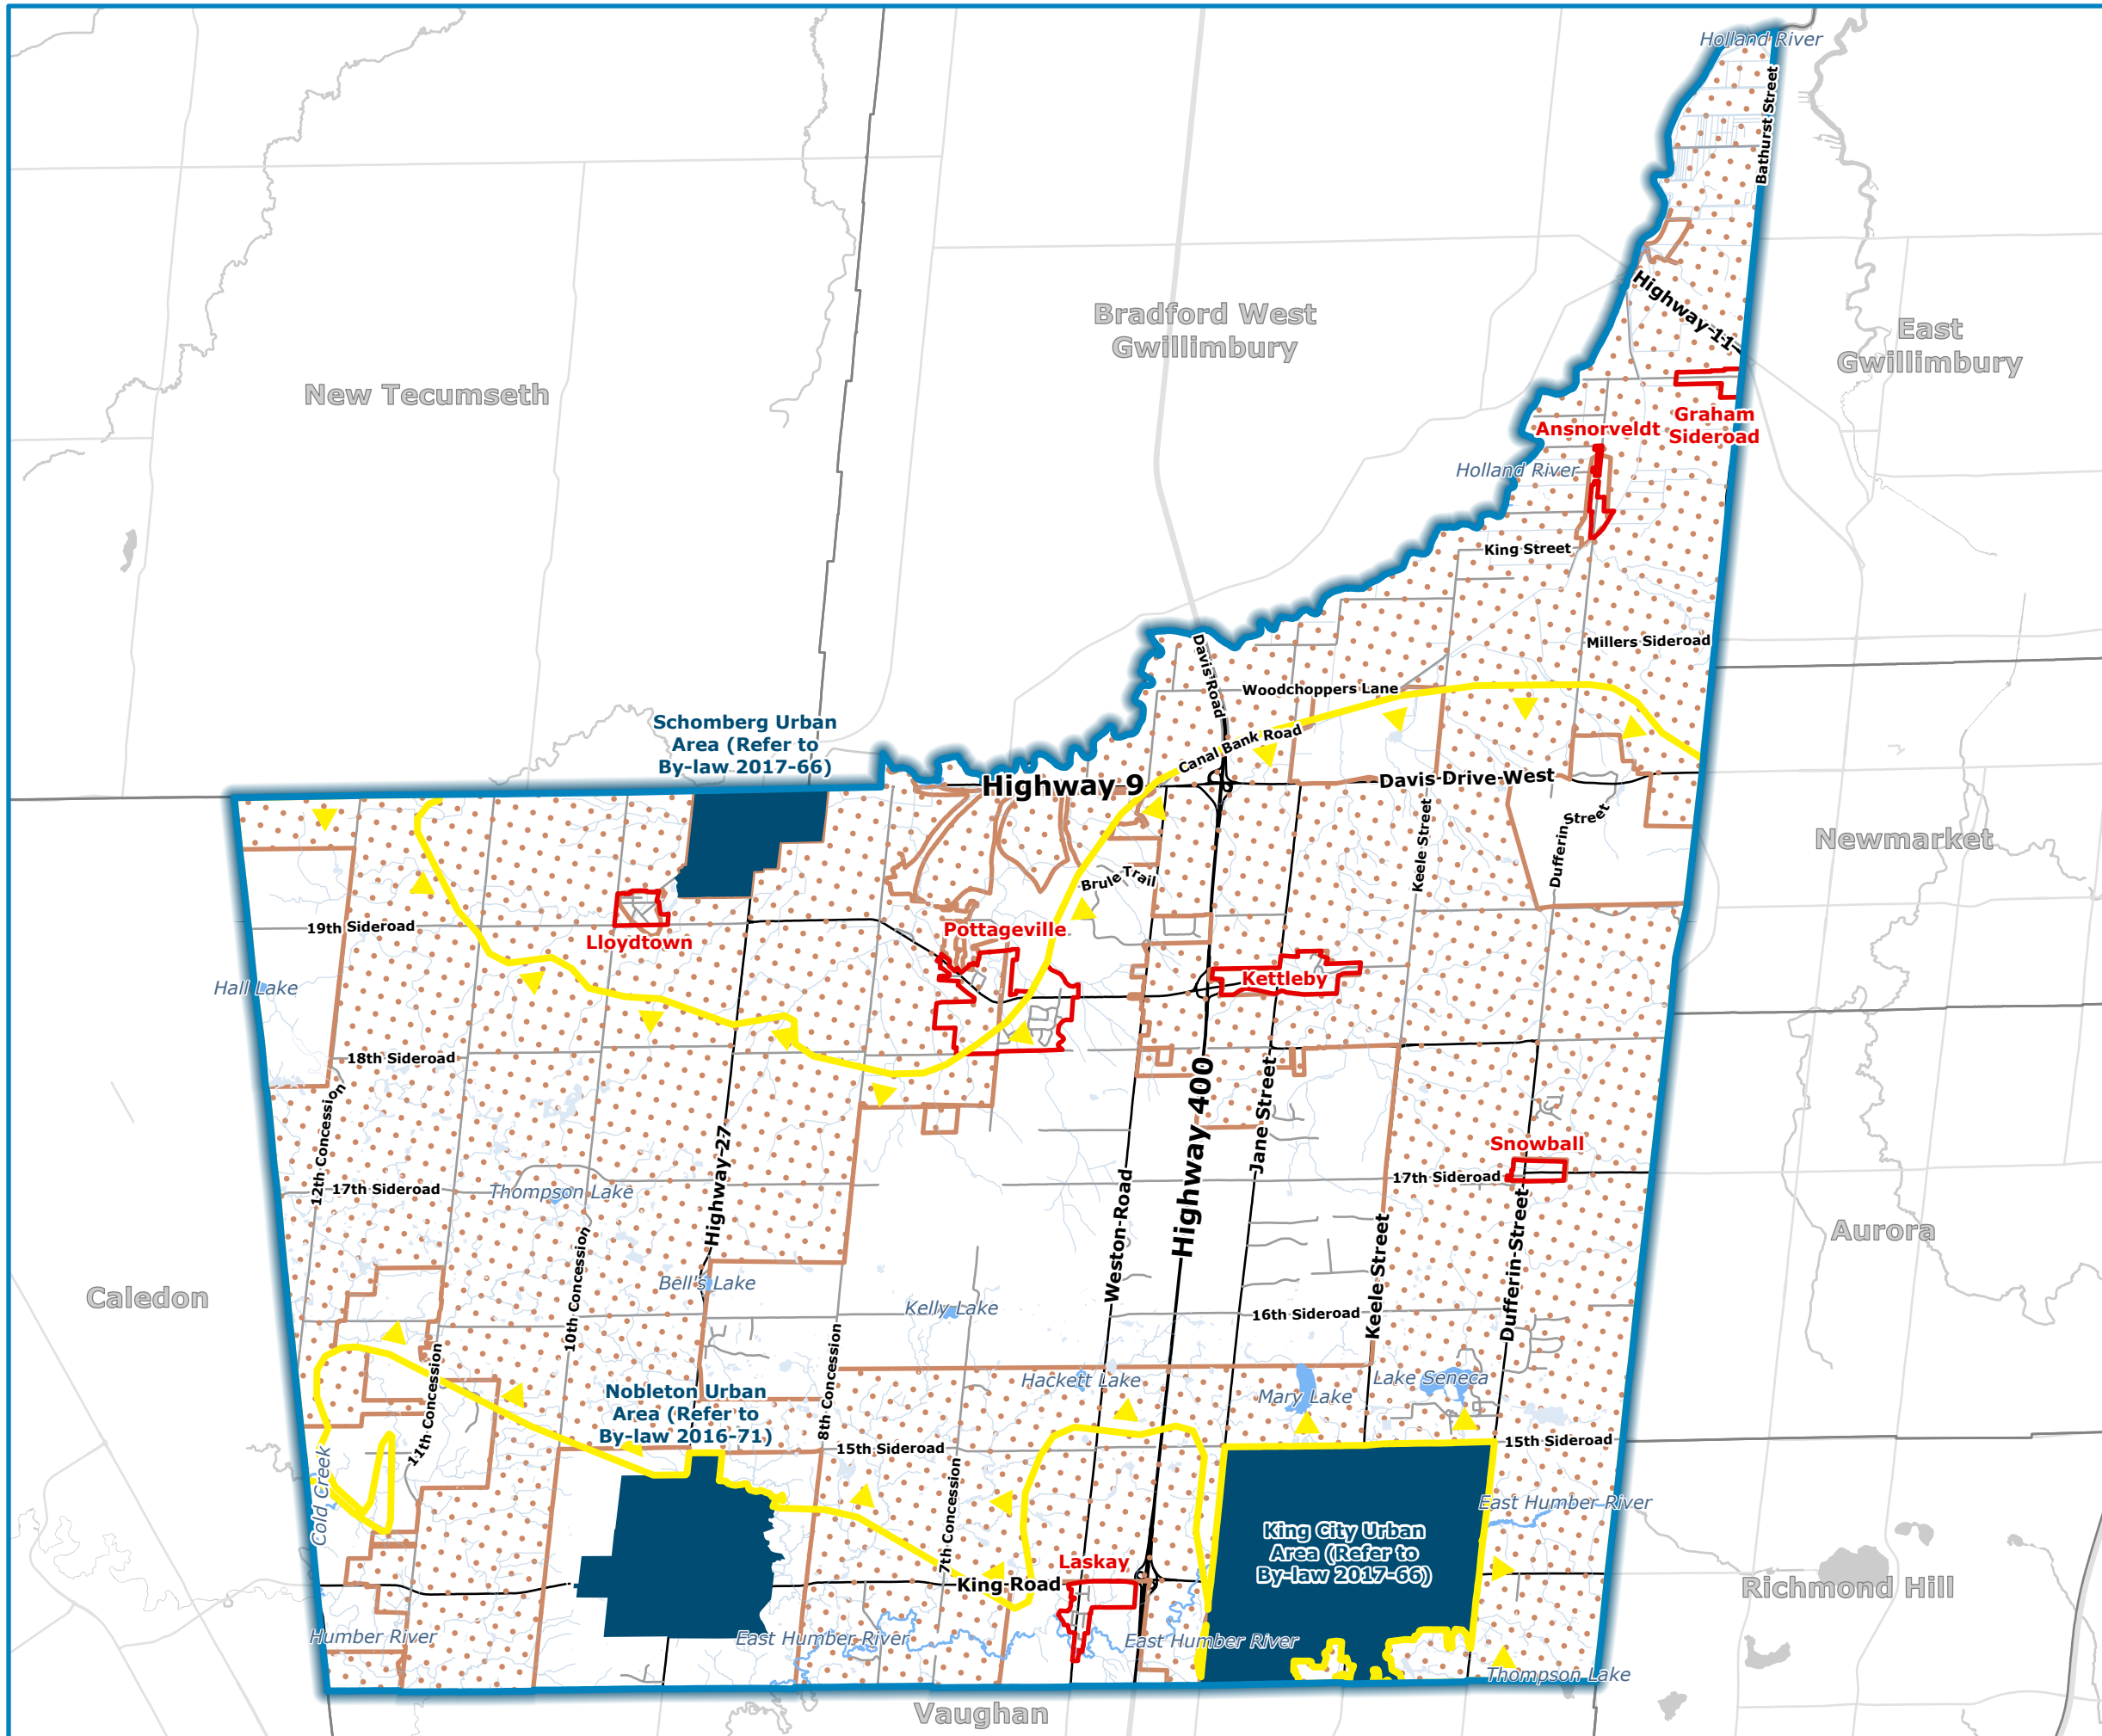

Township of King Zoning By-law for the Countryside

Schedule B-1 Wellhead Protection Area

Legend

— Township of King Boundary

— Hamlet Boundary

Wellhead Protection Area

■ WHPA-A

■ WHPA-B

■ WHPA-C

■ WHPA-C1

■ WHPA-D

September 2022

Sources:
Base Data: MNDMNR, York Region and
Township of King
Projection: NAD 1983 UTM Zone 17N

Township of King Zoning By-law for the Countryside

Schedule B-2 Prime Agricultural Area in the Countryside Areas

Legend

- Township of King Boundary
- Oak Ridges Moraine Conservation Plan Area
- Hamlet Boundary
- Prime Agricultural Area

September 2022

Sources:
Base Data: MNDMNR, York Region and
Township of King
Projection: NAD 1983 UTM Zone 17N