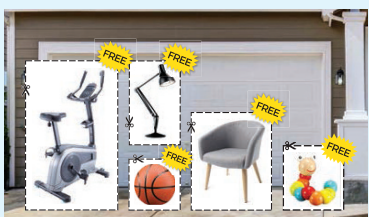

2025 TOWNSHIP OF KING Waste Collection Schedule

Changes to the Blue Box program are coming to the Township of King!

Download the Recycle Coach App for all things waste.

Waste Collection Questions?

Call GFL (Green for Life) at 1-866-421-5625 or email WasteLine@gflenv.com for:

- Missed collections
- Scheduling a metal item pick up
- Broken blue box/green bin exchange

Effective **December 31, 2025**, the curbside Blue Box program will transition from being managed by the Township to being operated by producers. For more information, visit king.ca/waste

Blue boxes and green bins are replaced free of charge if broken. Contact GFL to schedule a bin exchange or to schedule a large metal item pickup. Garbage tags, large item tags, blue boxes, green bins, kitchen catchers and backyard composters are available for purchase online at king.ca/onlineservices.

Organics

- **Line your green bin** with a certified compostable bag. Securely tie bag.
- **Remove** plastic packaging and overwrap from food before placing in your kitchen catcher or green bin.
- **Organic waste** is any material that is biodegradable and comes from either a plant or an animal.
- To learn more about composting alternatives please visit king.ca/FoodCyclerPilot

DO NOT PLACE any item made of plastic, rubber, wax, wood, Styrofoam™ or any other garbage in your green bin.

Garbage

Two bag/container limit every two weeks

Additional Garbage Bags

Use garbage bag tags to place out up to three more garbage bags.

Large or Oversized Items
Picked up on garbage collection days only and require a large item tag.

Large Metal Items

Call GFL 1-866-421-5625 to schedule the pickup. An appliance tag must be affixed.

Broken Glass or Sharp Objects

Securely package separately in a box and label.

Recycling