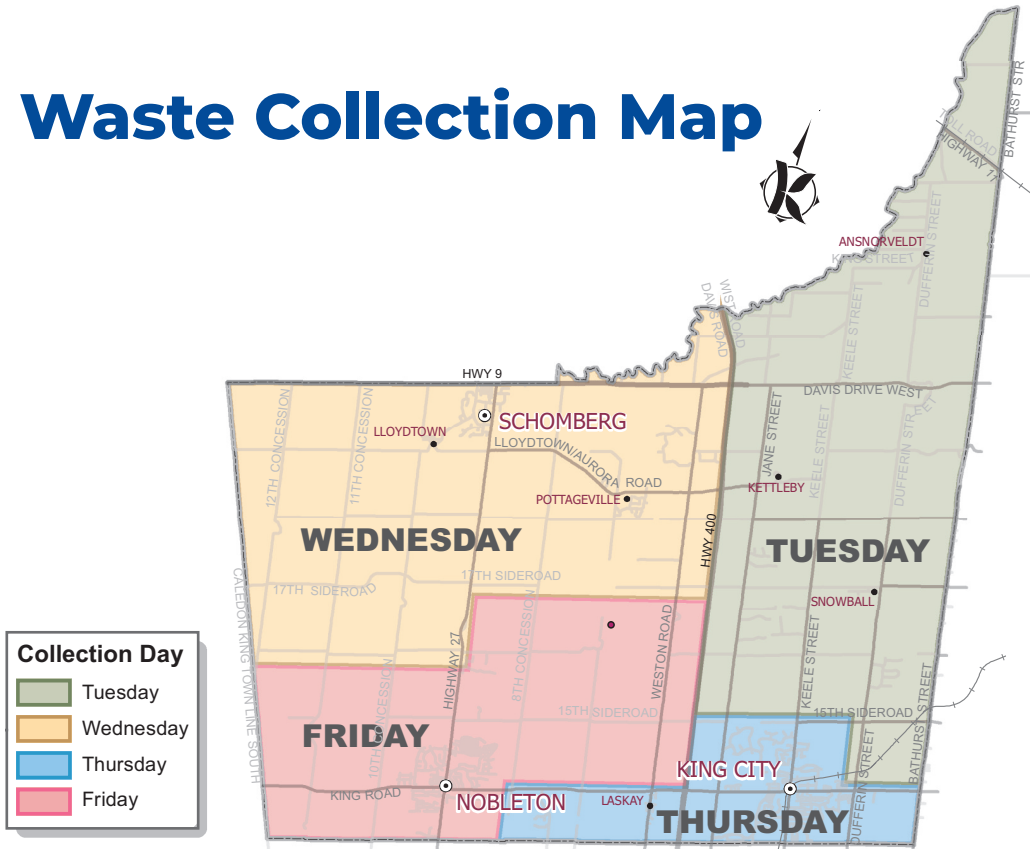

KING 2025 Waste & Recycling CALENDAR

JANUARY

S	M	T	W	T	F	S
		1	2	3	4	
5	6	7	8	9	10	11
12	13	14	15	16	17	18
19	20	21	22	23	24	25
26	27	28	29	30	31	

FEBRUARY

S	M	T	W	T	F	S
						1
2	3	4	5	6	7	8
9	10	11	12	13	14	15
16	17	18	19	20	21	22
23	24	25	26	27	28	

MARCH

S	M	T	W	T	F	S
						1
2	3	4	5	6	7	8
9	10	11	12	13	14	15
16	17	18	19	20	21	22
23	24	25	26	27	28	29
30	31					

APRIL

S	M	T	W	T	F	S
		1	2	3	4	5
6	7	8	9	10	11	12
13	14	15	16	17	18	19
20	21	22	23	24	25	26
27	28	29	30			

MAY

S	M	T	W	T	F	S
						1
4	5	6	7	8	9	10
11	12	13	14	15	16	17
18	19	20	21	22	23	24
25	26	27	28	29	30	31

JUNE

S	M	T	W	T	F	S
		1	2	3	4	5
8	9	10	11	12	13	14
15	16	17	18	19	20	21
22	23	24	25	26	27	28
29	30					

JULY

S	M	T	W	T	F	S
		1	2	3	4	5
6	7	8	9	10	11	12
13	14	15	16	17	18	19
20	21	22	23	24	25	26
27	28	29	30	31		

AUGUST

S	M	T	W	T	F	S
						1
3	4	5	6	7	8	9
10	11	12	13	14	15	16
17	18	19	20	21	22	23
24	25	26	27	28	29	30
31						

SEPTEMBER

S	M	T	W	T	F	S
		1	2	3	4	5
7	8	9	10	11	12	13
14	15	16	17	18	19	20
21	22	23	24	25	26	27
28	29	30				

OCTOBER

S	M	T	W	T	F	S
			1	2	3	4
5	6	7	8	9	10	11
12	13	14	15	16	17	18
19	20	21	22	23	24	25
26	27	28	29	30	31	

NOVEMBER

S	M	T	W	T	F	S
						1
2	3	4	5	6	7	8
9	10	11	12	13	14	15
16	17	18	19	20	21	22
23	24	25	26	27	28	29
30						

DECEMBER

S	M	T	W	T	F	S
		1	2	3	4	5
7	8	9	10	11	12	13
14	15	16	17	18	19	20
21	22	23	24	25	26	27
28	29	30	31			

- Green Bin and Blue Box Collection WEEKLY (No Limit)
- Yard Waste Collection BI-WEEKLY (No Limit)
- Garbage Collection BI-WEEKLY (Two Untagged Bag Limit)
- Christmas Tree Collection Day
- Curbside Giveaway Day

Waste Collection Map

Waste Collection Inquiries

GFL (Green for Life)
1-866-421-5625
WasteLine@gflenv.com
gflenv.com

- Missed collections
- Schedule a metal item pick up
- Broken blue box/green bin exchange

The Regional Municipality of York

1-866-665-6752
york.ca/waste

- Household Hazardous Waste and Waste Depots

TOWNSHIP OF KING

2585 King Road, King City, ON L7B 1A1
905-833-5321

For more information on programs and services, or to view the community events calendar, visit king.ca.